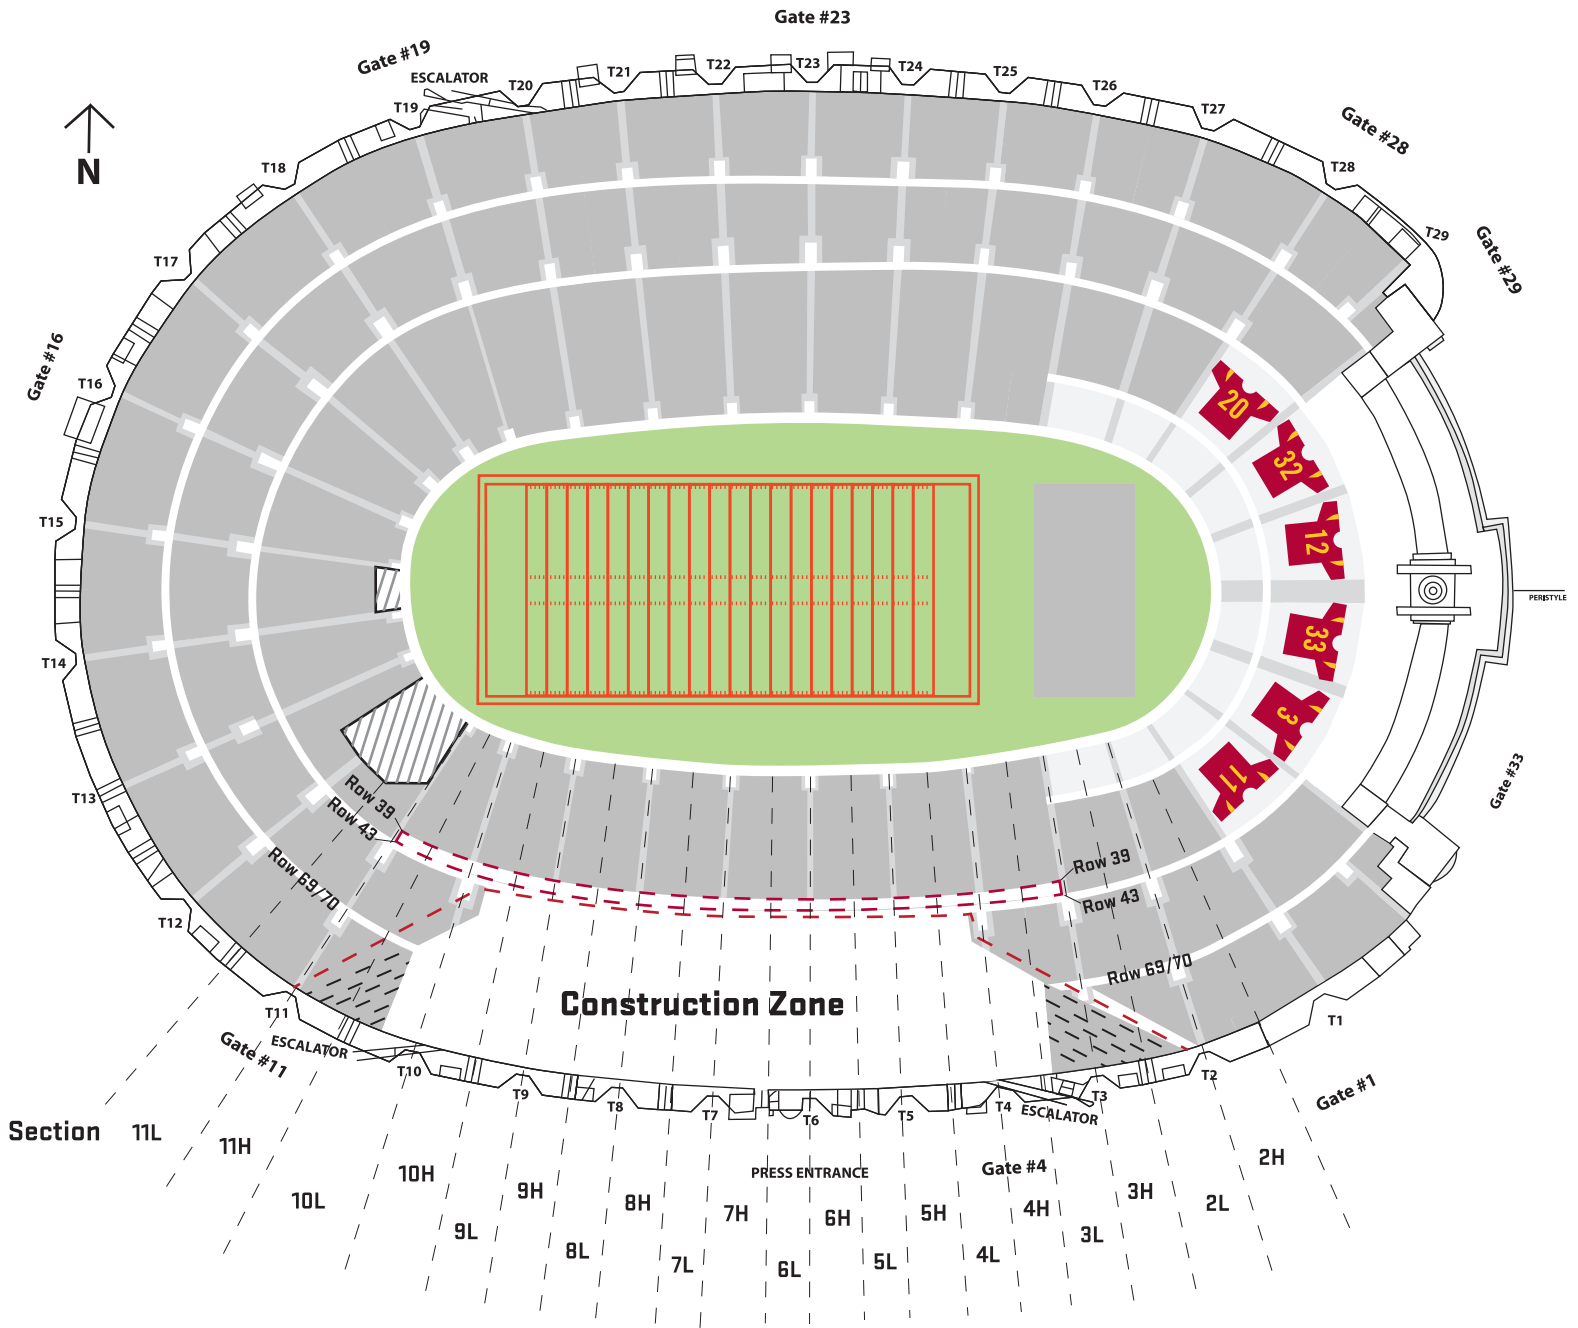

# 2018 USC Football - Map Showing Construction Zone

## Key

- - - - - Construction Fenceline/Impacted Area Boundary
-  Obstructed View Seats